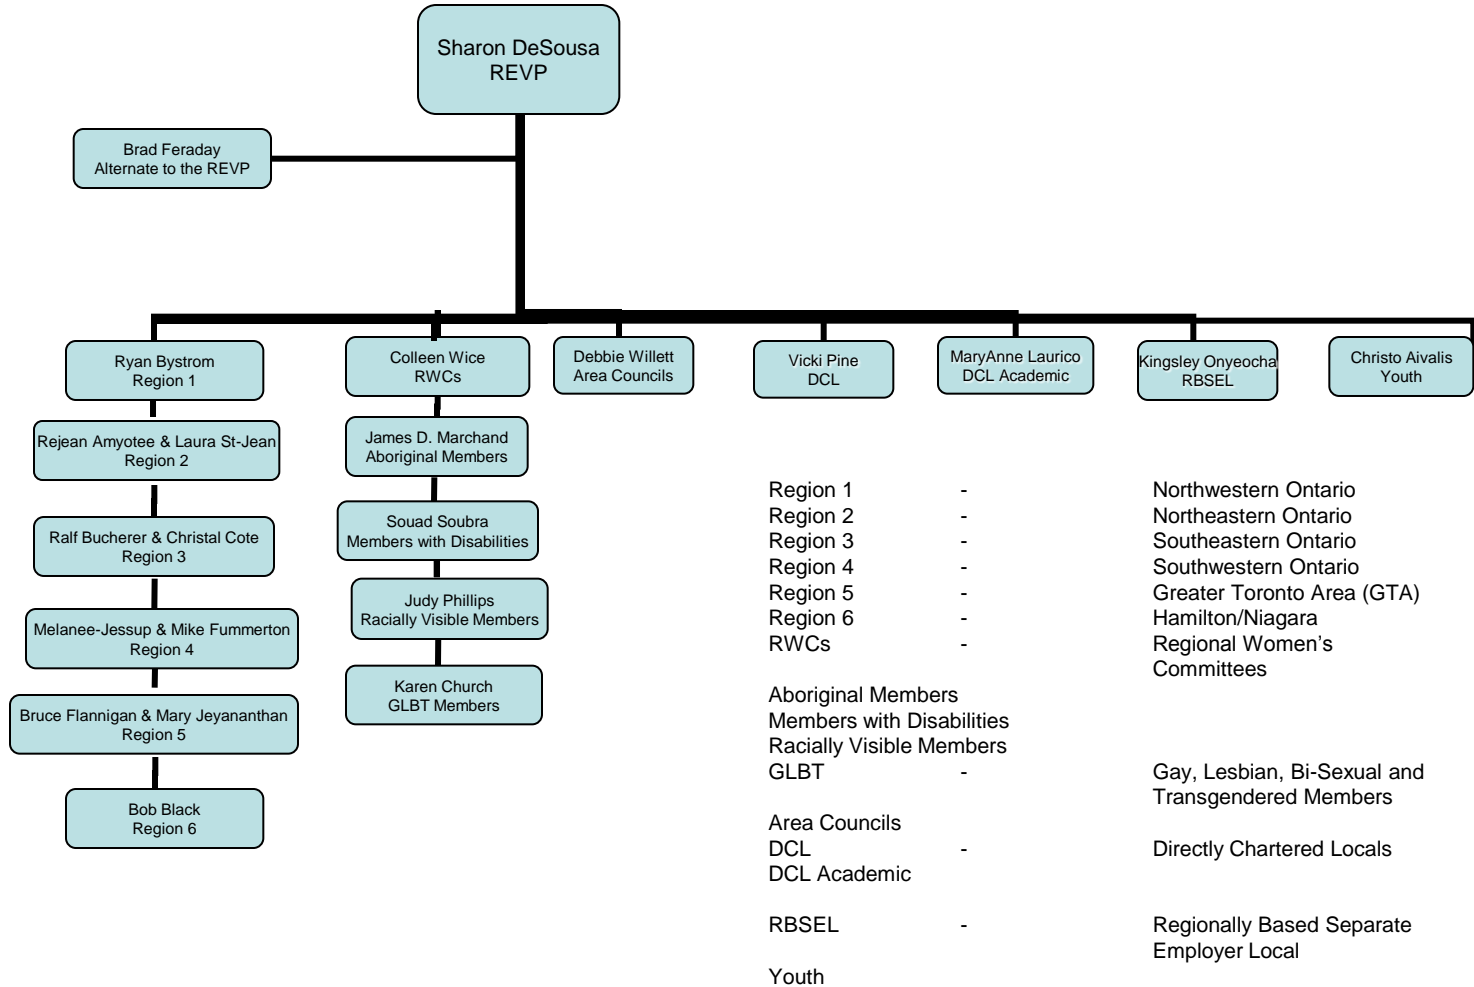

Ontario Regional Council Chart

Region 1	-	Northwestern Ontario
Region 2	-	Northeastern Ontario
Region 3	-	Southeastern Ontario
Region 4	-	Southwestern Ontario
Region 5	-	Greater Toronto Area (GTA)
Region 6	-	Hamilton/Niagara
RWCs	-	Regional Women's Committees
Aboriginal Members		
Members with Disabilities		
Racially Visible Members		
GLBT	-	Gay, Lesbian, Bi-Sexual and Transgendered Members
Area Councils		
DCL	-	Directly Chartered Locals
DCL Academic		
RBSEL	-	Regionally Based Separate Employer Local
Youth		